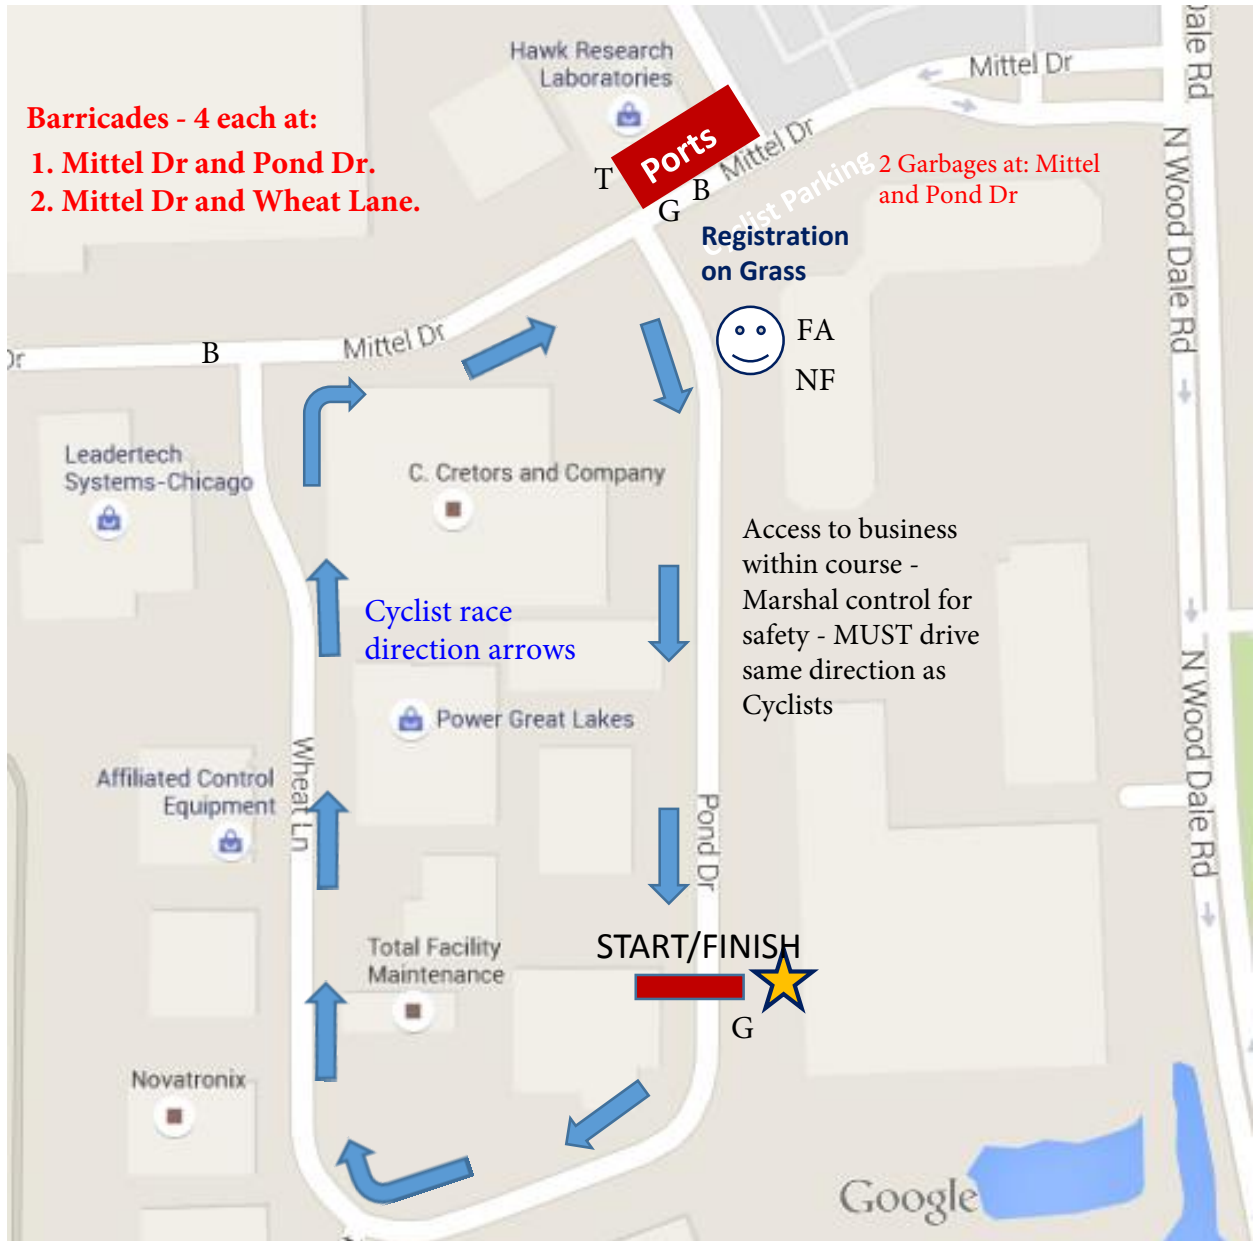

Fall Fling Wood Dale IL State Championships, Criterium TOI-W Course Map Wood Dale, IL

Sunday, September 24, 2023

SOUTH COURSE

Oakwood Industrial Park, at Mittel Rd & Pond Dr

From Chicago: West on Irving Park Rd. to Wood Dale Rd, North on Wood Dale Rd to Mittel Rd, West on Mittel to Pond Dr. **From I-290/53:** exit East Thorndale Ave, East on Thorndale Ave to Wood Dale Rd, south on Wood Dale Rd to Mittel Rd, West on Mittle Rd to Pond Dr.